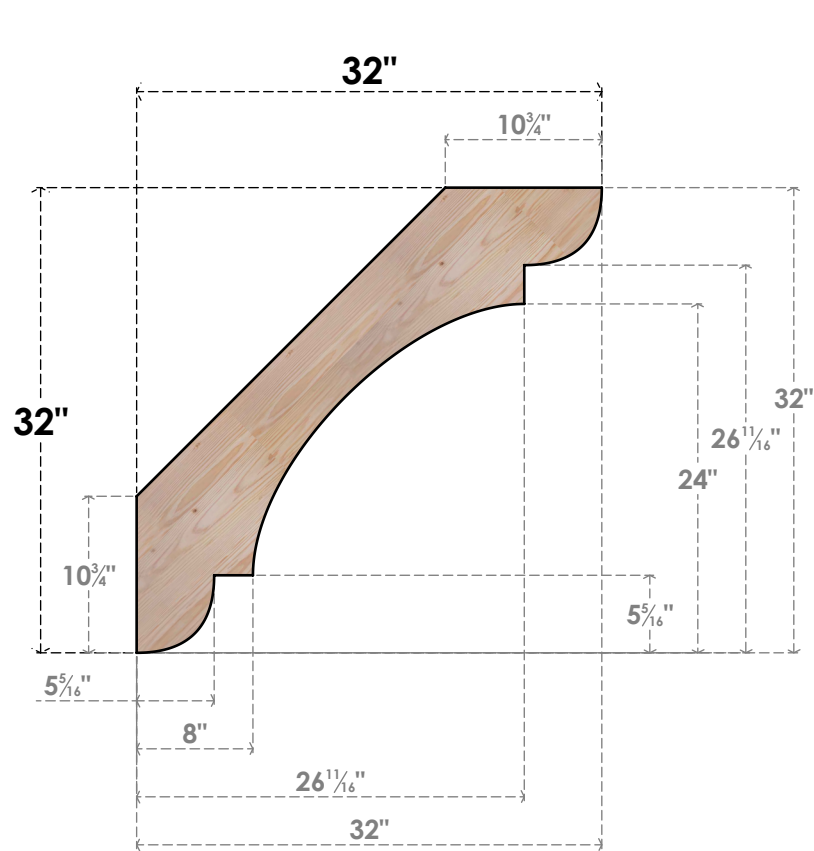

# BRC06X32X32OLY00SDF

5 1/2"W X 32"D X 32"H OLYMPIC SMOOTH BRACE, DOUGLAS FIR

**SIDE**

**FRONT**

EKENA MILLWORK  
 2300 WEST MAIN ST.  
 CLARKSVILLE, TX 75426  
 TOLL FREE: 866-607-0453  
 WWW.EKENAMILLWORK.COM

**NOTES**

1. INSTALLATION TO BE COMPLETED IN ACCORDANCE WITH MANUFACTURER'S SPECIFICATIONS.
2. DRAWING MAY NOT BE TO SCALE
3. THIS DRAWING IS INTENDED FOR DESIGN AND PLANNING PURPOSES ONLY.
4. ALL INFORMATION CONTAINED HEREIN WAS CURRENT AT THE TIME OF DEVELOPMENT BUT MUST BE REVIEWED AND APPROVED BY THE PRODUCT MANUFACTURER TO BE CONSIDERED ACCURATE.
5. PRODUCTS ARE NOT KILN DRIED. THIS ITEM IS UNIQUE AND WILL CONTAIN THE NATURAL VARIATIONS THAT THE WOOD SPECIES OFFERS. THIS MAY RESULT IN VARIATIONS UP TO 1/4"